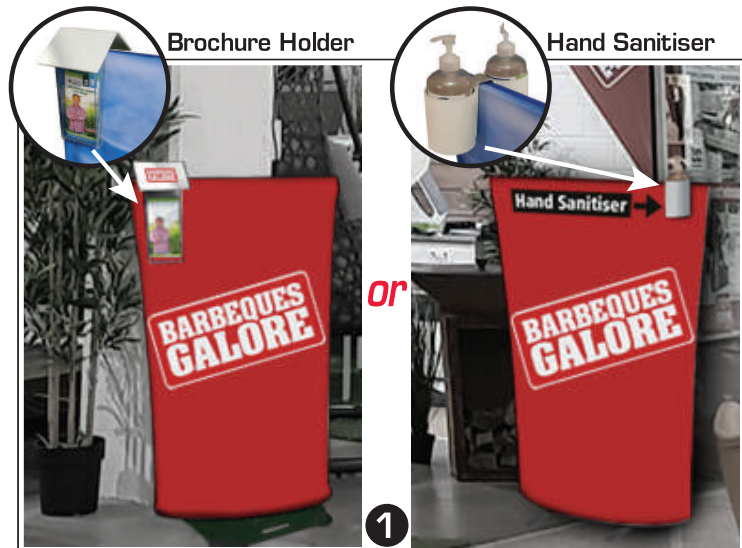

More Sales and Profits into your Business Now.

Brochure Holder/Hand Sanitiser/Sun Protection holders included

Wonda Triangle (wall hanging). Easy to put up or take down

Out of these 6 Signs, choose any 3 at \$490 per Sign or \$1,380 for 3 Signs

- 360° Visuals
- Weighs less than 5kg
- Back Lighting option
- 3 years Warranty
- Withstands Wind
- Easy & Affordable to change Message.

Wonda Table backlit

Wonda 180 Pull Up (double sided) and backlit

No roof racks required. Backlit

# Pull Up and Stay Up Signs

Product No.	Product Name	Drawing & Dimensions	Black Bag	Feet or attachments	Metal Base	LED Light Strips	12v Wall Plug Adapter	Lithium Portable Battery	Wall, Ceiling or Car Attachment	Brochure Holder	Dispenser or Bottle Holder	RRP
#0201	1 Wonda Street Sign A Frame Sub	 ① 0.66m x 0.2m 1.1m <5kg Wind 15km Hardware PVC Sheet	✓	✓	Optional \$50 Wheels Optional \$30 Wind 15km	Optional \$80	Optional \$60	Optional \$300	X	✓ OR ✓ One or the other		Normally \$570 Special \$490
#0100	2 Wonda Table 550	 ② 0.55m Ø 1.05m <7kg Wind 10km Hardware PVC Sheet	✓	X	Optional \$30	Optional \$90	Optional \$60	Optional \$300	X	X	X Lid with or without bottle holes	Normally \$580 Special \$490
#0003s	3 Wonda Pull Up 180 Roll Up Substitute	 ③ 0.77m x 0.260m 2.00m <5kg Wind 10km Hardware PVC Sheet	✓	✓	Optional \$50 Wheels Optional \$30 Wind 12km	Optional \$80	Optional \$60	Optional \$300	X	X	X	Normally \$580 Special \$490
#0401	4 Wonda Shop Window Sign	 ④ Wall & Window Sign 0.5m x 0.25m 1m 3kg Wind 30km Hardware PVC Sheet	✓	✓	X	Optional \$80	Optional \$60	Optional \$300	✓	X	X	Normally \$690
#1001	5 Wonda Car Roof Sign	 ⑤ Car Sign	✓	✓	X	Optional \$80	Optional \$60	Optional \$300	✓	X	X	Special \$490
#0404	6 Wonda Horizontal Ceiling Sign	 ⑥ Ceiling Sign 2.00m 0.5m <4kg Wind 30km Hardware PVC Sheet	✓	✓	X	Optional \$80	Optional \$60	Optional \$300	✓	X	X	Normally \$610 Special \$490