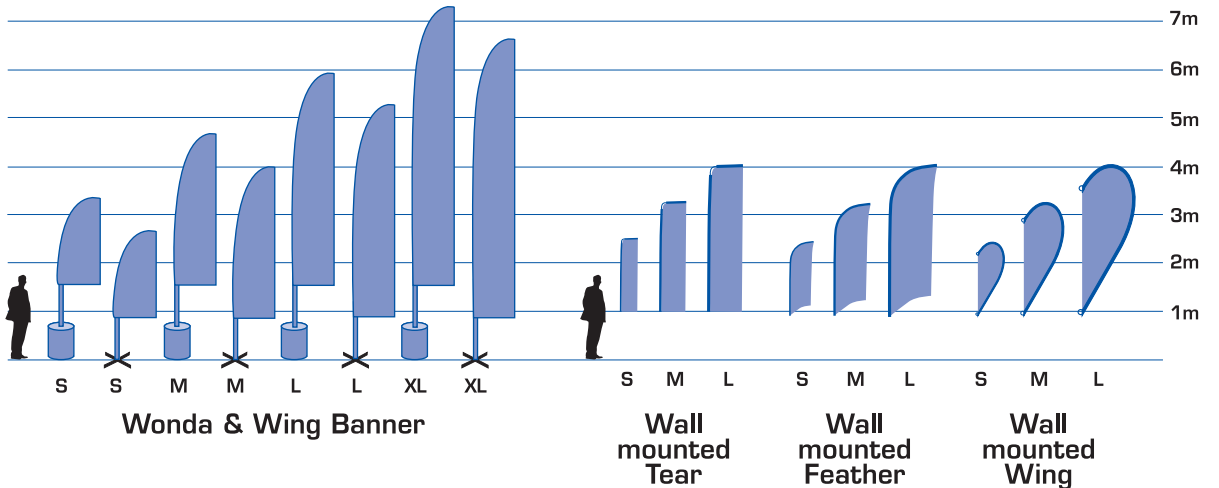

S	M
0.96kg	1.66kg
L	XL
3.56kg	4.26kg

0617-0620

Wall mounted Tear

S	M
1kg	1.5kg
L	
2kg	

0631-0633

Wall mounted Feather

S	M
1kg	1.5kg
L	
2kg	

0625-0627

Wall mounted Wing

S	M
1kg	1.5kg
L	
2kg	

0628-0630

Benefits & Features

- Quick and easy to set up
- No tools required
- Lightweight, portable & durable
- Print single or double sided
- Patented "quick connect" system for added stability
- UV resistant and weather proof
- Great in wind – no flogging
- Brilliant colours and graphics
- Washable and colourfast
- Fabric can be ironed
- Commercial grade flexible fibreglass poles
- Wide range of hardware/mounting options available
- Padded and custom labelled with carry bag included.