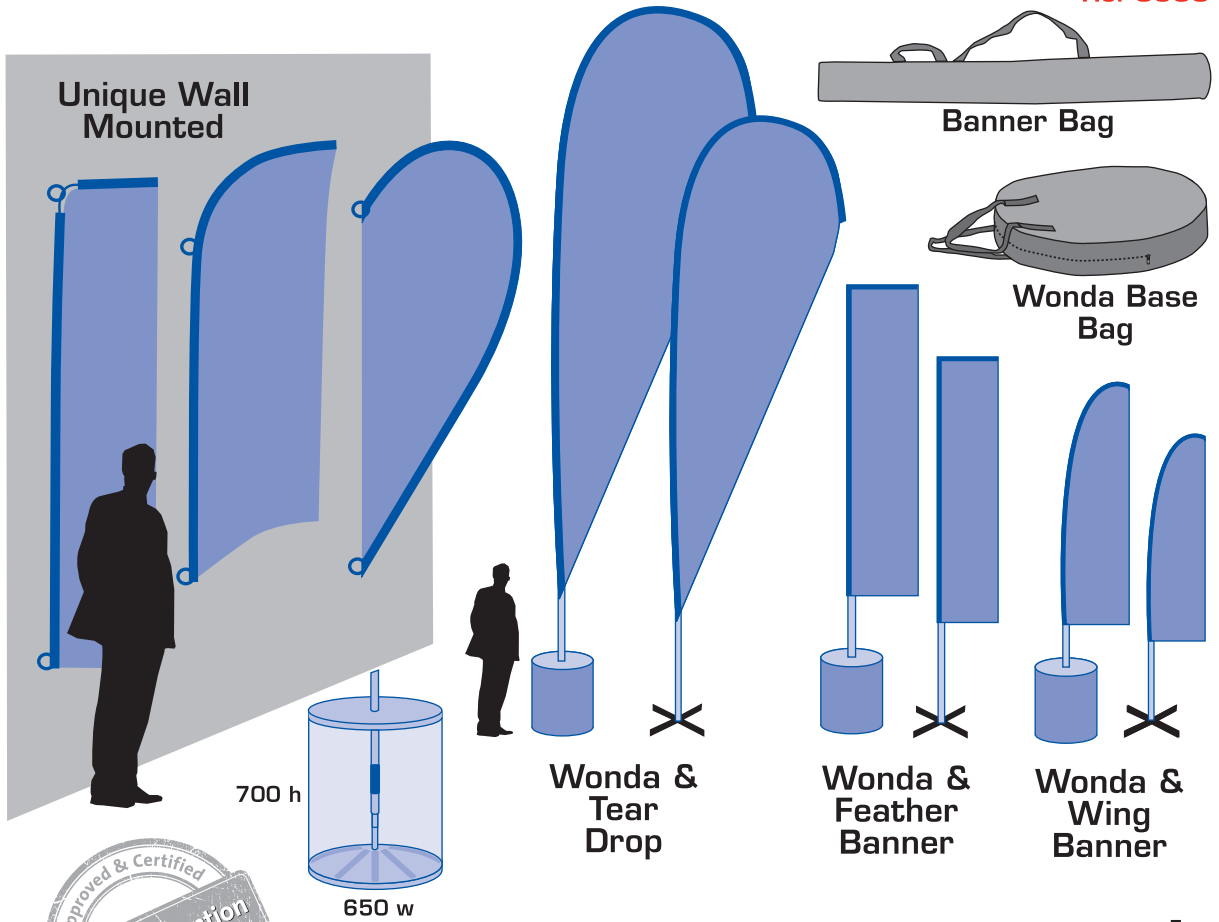

Ref 0600

Wonda Tear Drop Banner

Mini	S
0.16kg	1.06kg
M	L
1.57kg	1.77kg
XL	
2.75kg	

0601-0605

Wonda Feather Banner

S	M
<1.45kg	<1.78kg
L	
<2.2kg	

0611-0613

Wonda Wing Banner

S	M
0.96kg	1.66kg
L	XL
3.56kg	4.26kg

0617-0620

Wall mounted Tear

S	M
1kg	1.5kg
L	
2kg	

0631-0633

Wall mounted Feather

S	M
1kg	1.5kg
L	
2kg	

0625-0627

Wall mounted Wing

S	M
1kg	1.5kg
L	
2kg	

0628-0630

Benefits & Features

- Quick and easy to set up
- No tools required
- Lightweight, portable & durable
- Print single or double sided
- Patented "quick connect" system for added stability
- UV resistant and weather proof
- Great in wind – no flogging
- Brilliant colours and graphics
- Washable and colourfast
- Fabric can be ironed
- Commercial grade flexible fibreglass poles
- Wide range of hardware/mounting options available
- Padded and custom labelled with carry bag included.