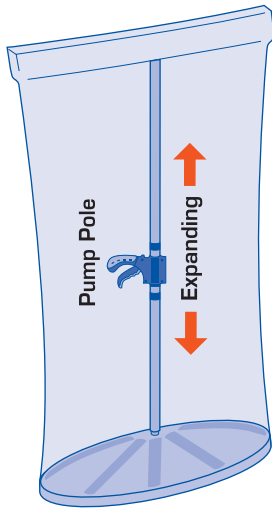

Ref 0400

Wonda St. Display

- 1.1m x 0.45m
- 1.45m
- <5kg. Vacuum Form
0401

Wonda St. Sign with TV Screen

- 1.1m x 0.45m
- 1.45m
- <5kg. Vacuum Form
0402

Wonda St. Sign + Broch. Holder

- 1.1m x 0.45m
- 1.45m
- <5kg. Vacuum Form
0403

Wonda Tri Round

- 0.65m
- 1.4m
- <12kg. PVC
0405

Wonda Elliptical

- 0.45m
- 1.45m
- <5kg. Vacuum Form
0409

Wonda Can

- 0.65m Ø
- 1.45m <6kg. Vacuum Form
0408

Wonda internal mechanism

Wonda Street Display