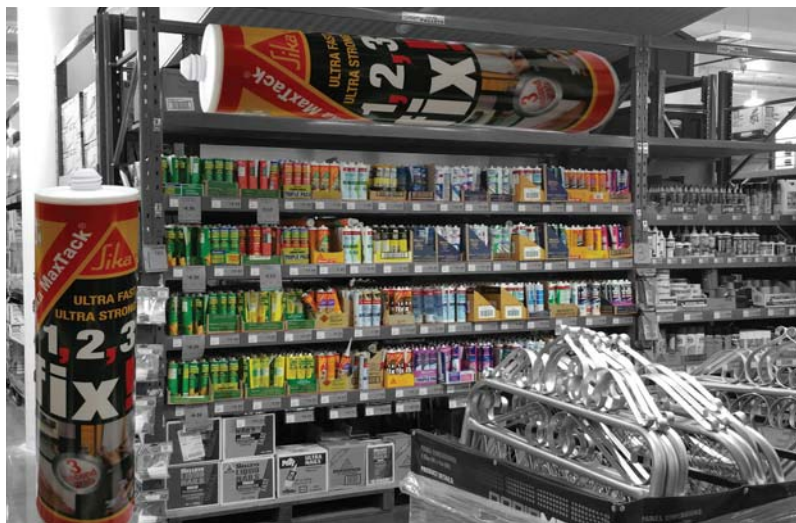

Wonda Can

Benefits & Features

- Light and easy to suspend and handle
- Quick set-up, no tools required
- High quality printing offering brilliant colours
- Skin easy to interchange
- Washable skins
- Visual appeal, neat and drum tight
- Can replicate: tins, creams & pastes, tubes, silicone and glue tubes, cones
- Substitutes old A-frame sandwich board.