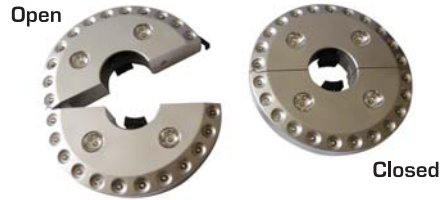

Ref 1700

**Mains Power Light**

Mains Power with 1 metre LED Light Strip.  
 (Light strip twirls around pole).  
**1701**

**Lights**

Wrap around pole light.  
 Each light takes 4 AA Batteries (excluded).  
 24 hrs of lighting or 6 hr sections x 4.  
 Suggested to have extra lights (easy to replace).  
 Suggested - Rechargeable batteries.  
 28 LED lights on each fitting. **1702**

**Battery Pack**

Including:  
 Power Pack + Mains supply.  
**1703**

**Battery Pack & Mains Supply  
 + LED Lights**

Including:  
 Power Pack + Mains supply with 1 metre LED Lights.  
 (Light strip twirls around pole).  
**1704**

**Donut Weight**

Including:  
 Donut soft foldable vinyl weight filled with  
 water or sand.  
**1705**

**Double Bottle Weight**

Including:  
 Bottle type weight filled with sand or water.  
 (Fits around the centre pole).  
**1706**