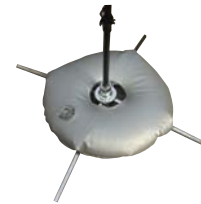

Ref 1700

**Mains Power Light**

Mains Power with 1 metre LED Light Strip.  
 (Light strip twirls around pole).  
**1701**

**Lights**

Wrap around pole light.  
 Each light takes 4 AA Batteries (excluded).  
 24 hrs of lighting or 6 hr sections x 4.  
 Suggested to have extra lights (easy to replace).  
 Suggested - Rechargeable batteries.  
 28 LED lights on each fitting. **1702**

**Battery Pack**

Including:  
 Power Pack + Mains supply.  
**1703**

**Battery Pack & Mains Supply  
 + LED Lights**

Including:  
 Power Pack + Mains supply with 1 metre LED Lights.  
 (Light strip twirls around pole).  
**1704**

**Donut Weight**

Including:  
 Donut soft foldable vinyl weight filled with  
 water or sand.  
**1705**

**Double Bottle Weight**

Including:  
 Bottle type weight filled with sand or water.  
 (Fits around the centre pole).  
**1706**