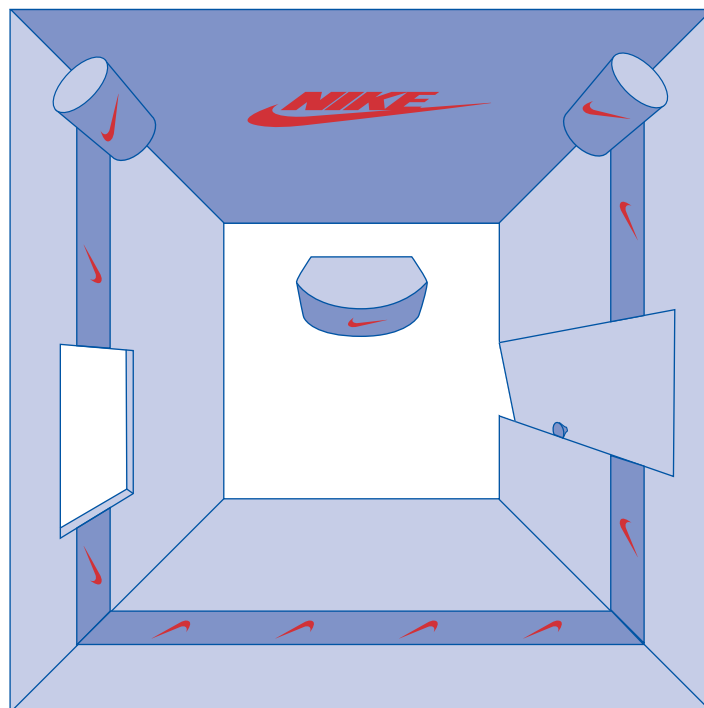

Fold out view of room

Top view of room

Benefits & Features

- Canvitex fabric wall designs
- DIY instructions supplied
- Easy to put up and remove
- High quality fabric print
- Easy to wipe and to clean
- Light prints to match wall prints
- 1.7 wide to ∞ (infinity) roles
- 350mm wide border prints to tie in the room as per left page drawings.
- Covers cracks
- Classy matt finish
- Durable
- Imagine..... Yes we can