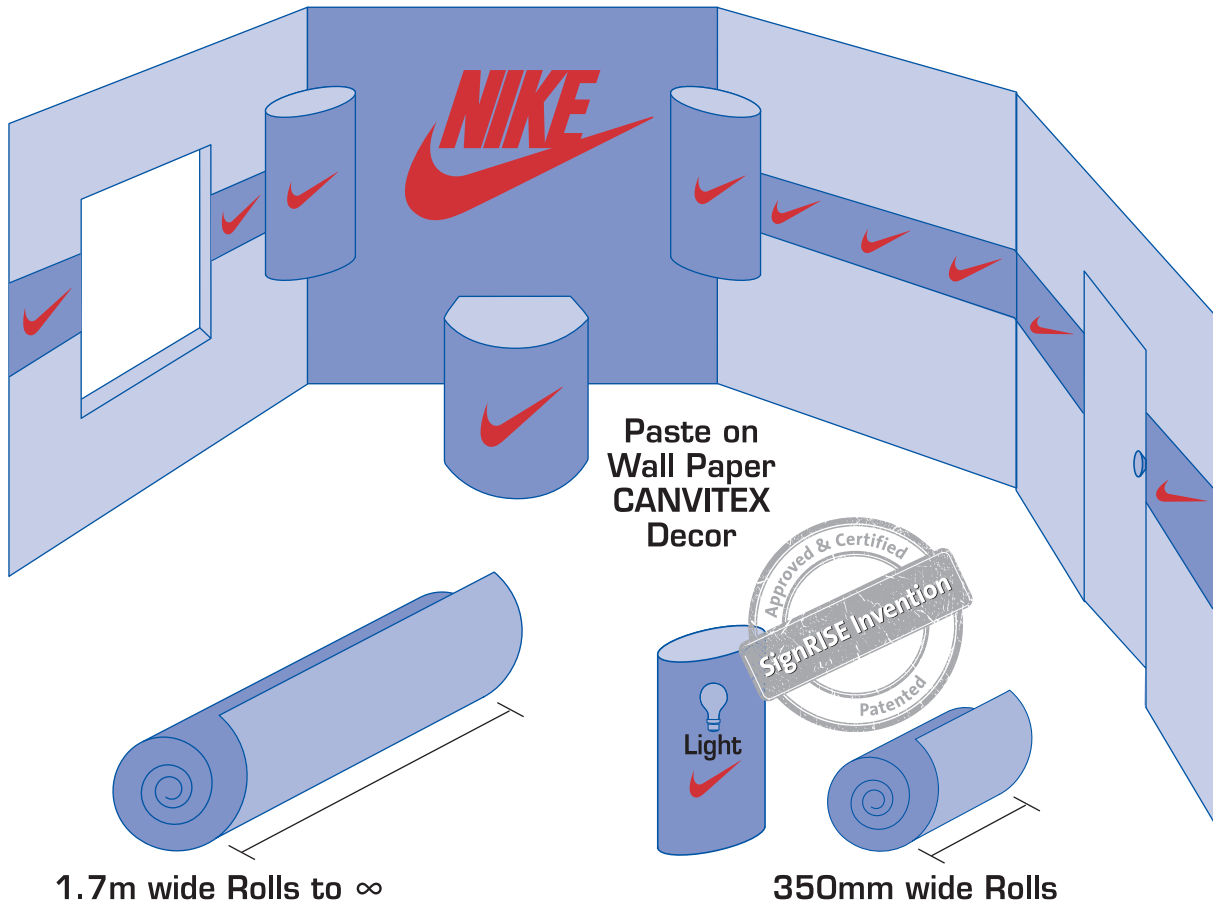

Fold out view of room

Top view of room

Benefits & Features

- Canvitex fabric wall designs
- DIY instructions supplied
- Easy to put up and remove
- High quality fabric print
- Easy to wipe and to clean
- Light prints to match wall prints
- 1.7 wide to ∞ (infinity) roles
- 350mm wide border prints to tie in the room as per left page drawings.
- Covers cracks
- Classy matt finish
- Durable
- Imagine..... Yes we can