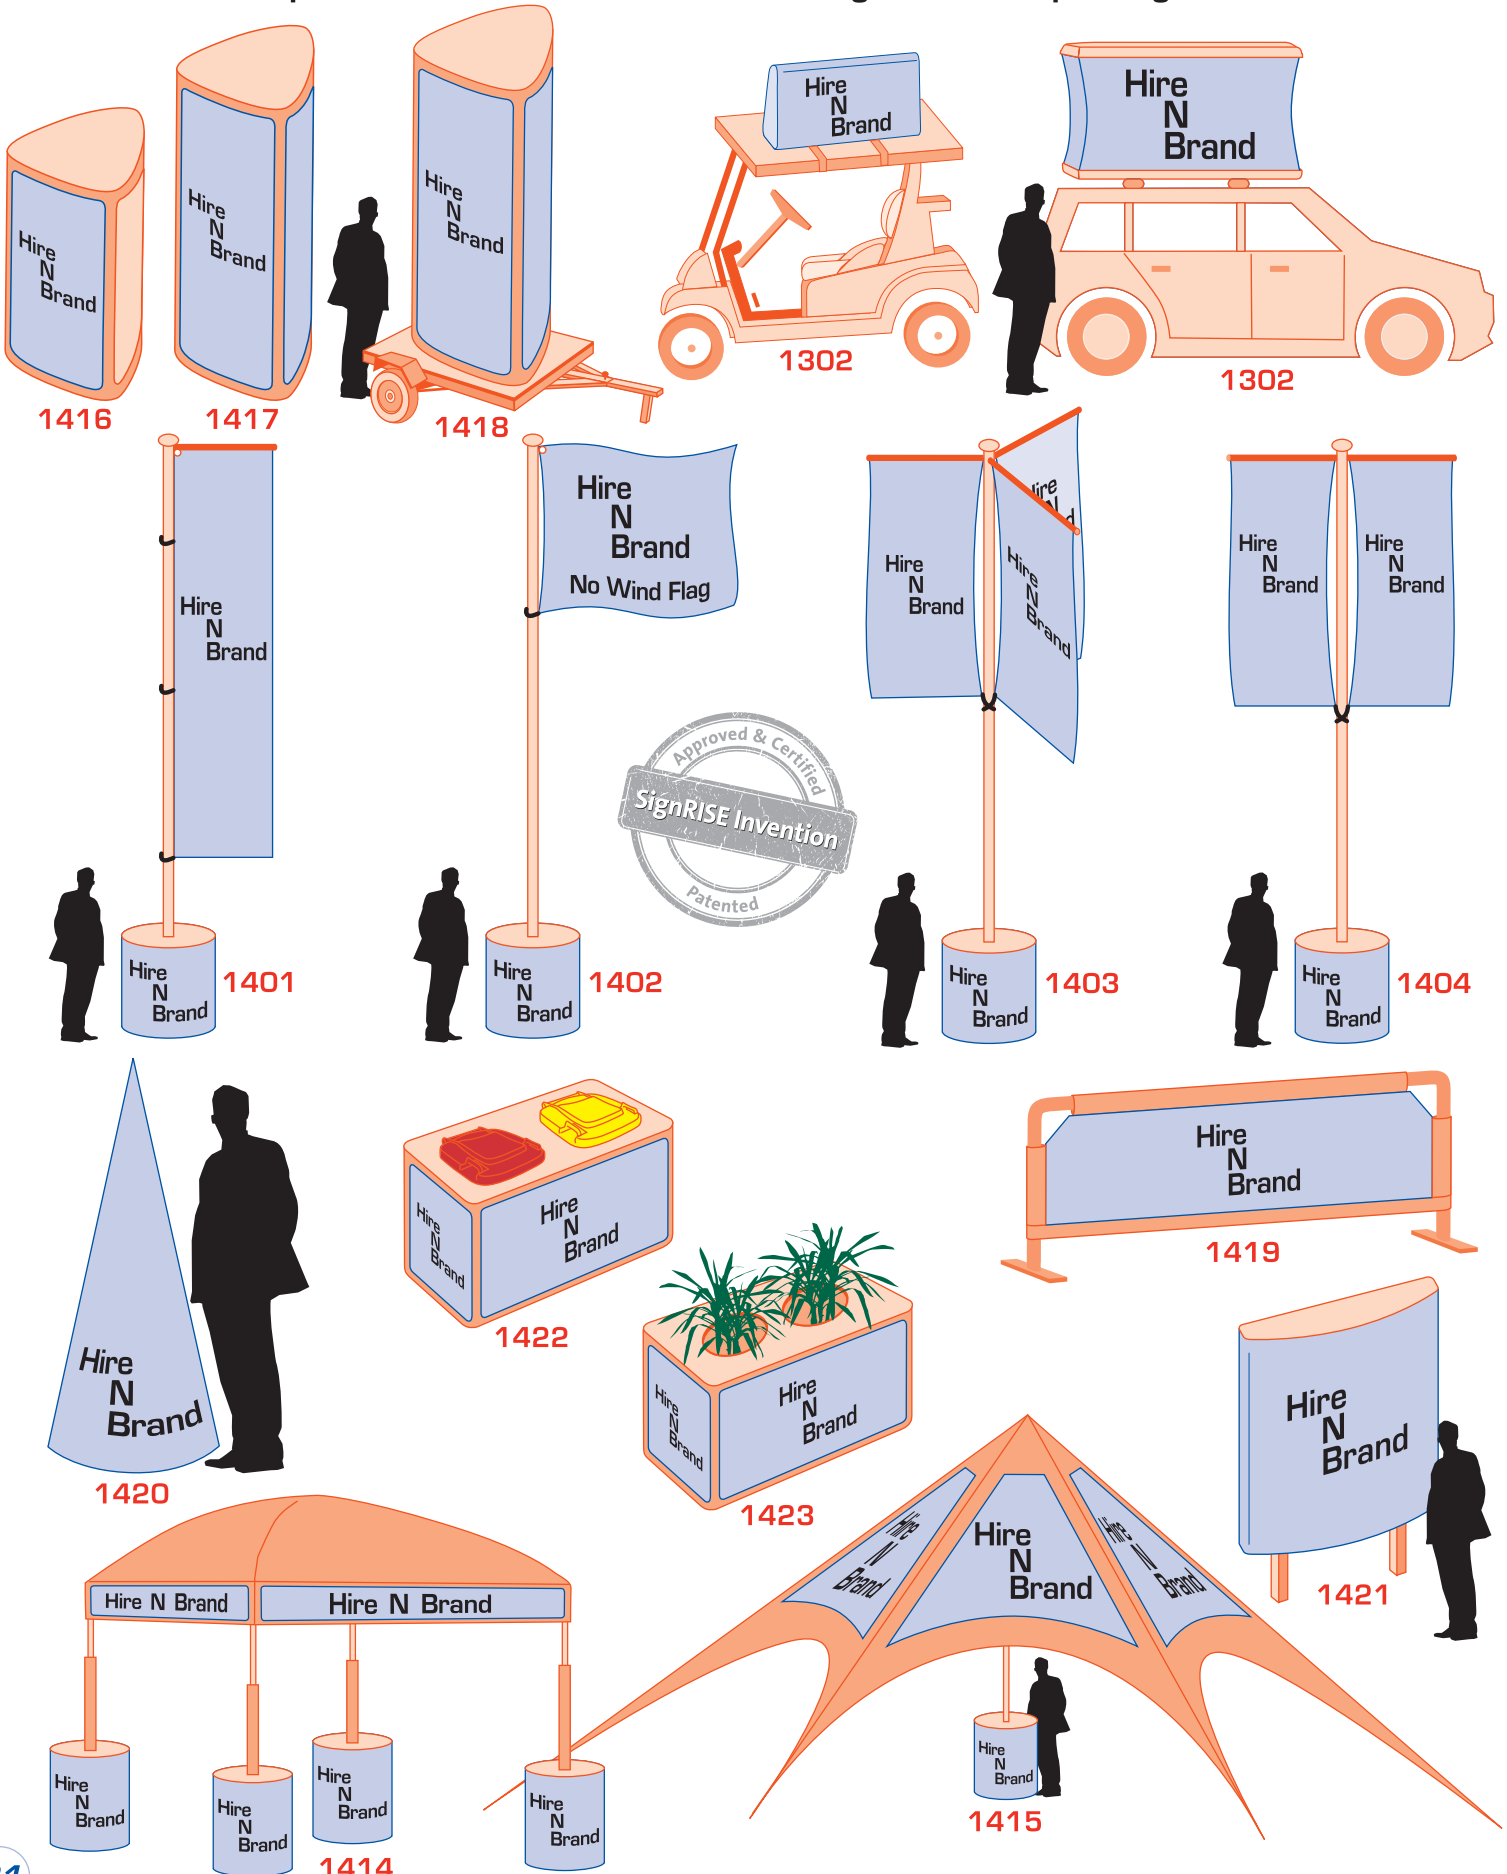

The blue pieces are printed and owned by our clients and the orange pieces can be rented out from Signrise as a package.

Ref 1400

# Inflatables - No Guide Ropes required

1405

1406

1407

1408

1409

1410

1411

1412