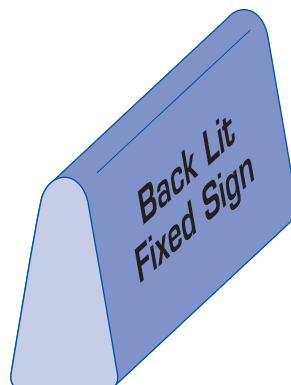

**Wonda Car Sign**

1.1m x 0.25m

0.5m

4kg  
 1203

This pod fits onto roof racks, hit the remote control and up it goes. It takes 30 seconds to go up.

This sign fits onto a car with removable straps. It takes only five minutes to add on or take off.

## Benefits & Features

- Innovative ground breaking idea
- High quality finish and print on translucent fabric
- Automatic up & down
- Solar panel battery charging
- Stands out with high visibility by marketing above the crowd
- Back lighting.