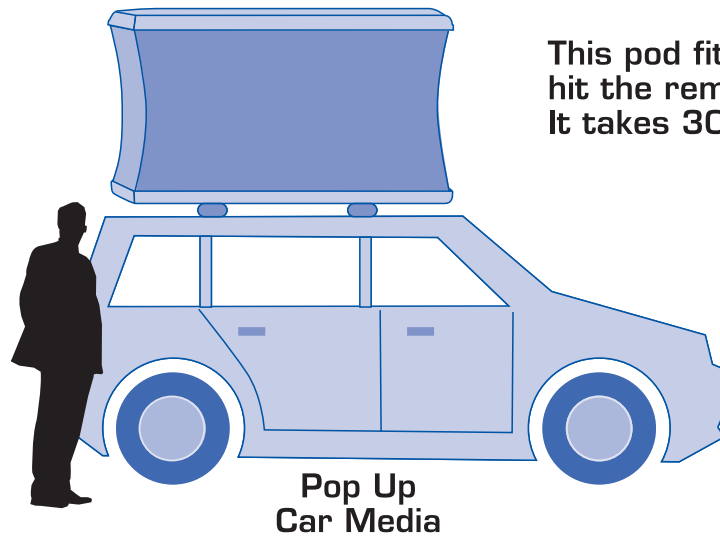

**Large SignRise Pod**

2.2m x 1.1m

1.2m Open  
 0.3m Closed

80kg  
 1201

**Small SignRise Pod**

1.0m x 1.8m

1.2m Open  
 0.3m Closed

40kg  
 1202

**Wonda Car Sign**

1.1m x 0.25m

0.5m

4kg  
 1203

This pod fits onto roof racks, hit the remote control and up it goes. It takes 30 seconds to go up.

This sign fits onto a car with removable straps. It takes only five minutes to add on or take off.

## Benefits & Features

- Innovative ground breaking idea
- High quality finish and print on translucent fabric
- Automatic up & down
- Solar panel battery charging
- Stands out with high visibility by marketing above the crowd
- Back lighting.