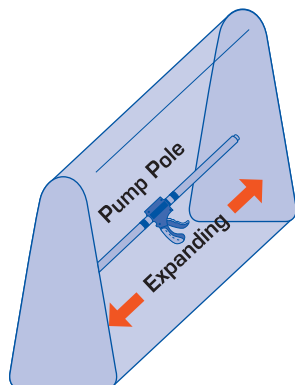

**Wonda Car Sign**

1.1m x 0.25m

0.5m

4kg  
 1203

This pod fits onto roof racks, hit the remote control and up it goes. It takes 30 seconds to go up.

This sign fits onto a car with removable straps. It takes only five minutes to add on or take off.