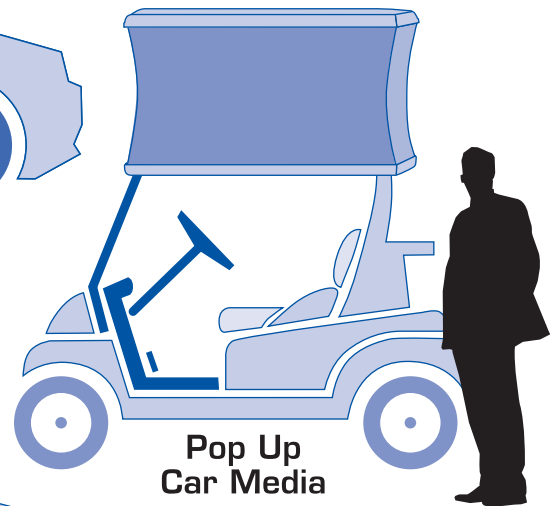

**Large SignRise Pod**

2.2m x 1.1m

1.2m Open  
 0.3m Closed

80kg  
 1201

**Small SignRise Pod**

1.0m x 1.8m

1.2m Open  
 0.3m Closed

40kg  
 1202

**Wonda Car Sign**

1.1m x 0.25m

0.5m

4kg  
 1203

This pod fits onto roof racks, hit the remote control and up it goes. It takes 30 seconds to go up.

This sign fits onto a car with removable straps. It takes only five minutes to add on or take off.

## Benefits & Features

- Innovative ground breaking idea
- High quality finish and print on translucent fabric
- Automatic up & down
- Solar panel battery charging
- Stands out with high visibility by marketing above the crowd
- Back lighting.