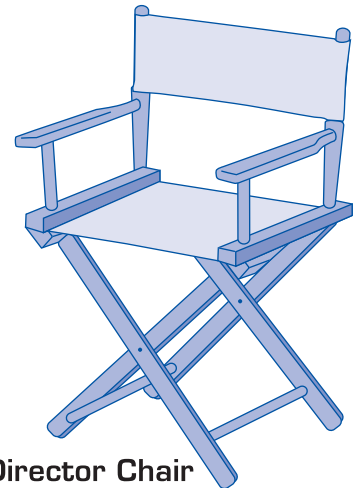

**Inflatable Chair**

0.74m x 0.86m

0.74m

2.9kg  
 1101

**Ottoman**

0.71m Ø

0.43m

1kg  
 1102

**Deck Chair**

Standard Size  
 1103

**Director Chair**

Standard Size  
 1104

Inflatable Chair

Deck Chair

Ottoman

Director Chair

Branda Ball Wall Rack

**Benefits & Features**

- Comfortable sitting and posture friendly
- Branded sitting options
- Bright, brilliant colours
- Unique and new to our range
- Light weight and durable
- Easy to maintain
- UV Resistant and weather proof
- High quality printing and workmanship.