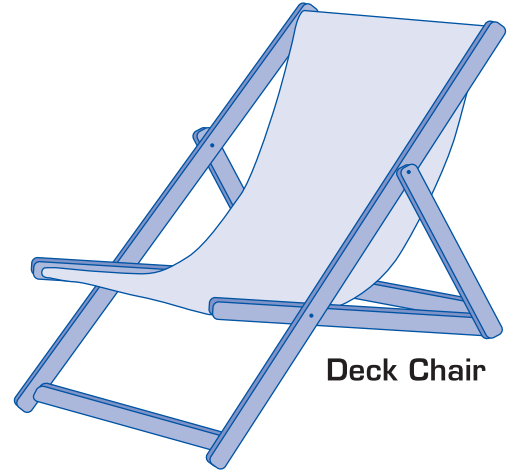

**Inflatable Chair**

0.74m x 0.86m

0.74m

2.9kg  
 1101

**Ottoman**

0.71m Ø

0.43m

1kg  
 1102

**Deck Chair**

Standard Size  
 1103

**Director Chair**

Standard Size  
 1104

Inflatable Chair

Deck Chair

Ottoman

Director Chair

**Branda Ball Small**

0.55m

0.55m

1kg  
 1105

**Branda Ball Large**

0.65m

0.65m

1kg  
 1106

Branda Ball Wall Rack

**Benefits & Features**

- Comfortable sitting and posture friendly
- Branded sitting options
- Bright, brilliant colours
- Unique and new to our range
- Light weight and durable
- Easy to maintain
- UV Resistant and weather proof
- High quality printing and workmanship.